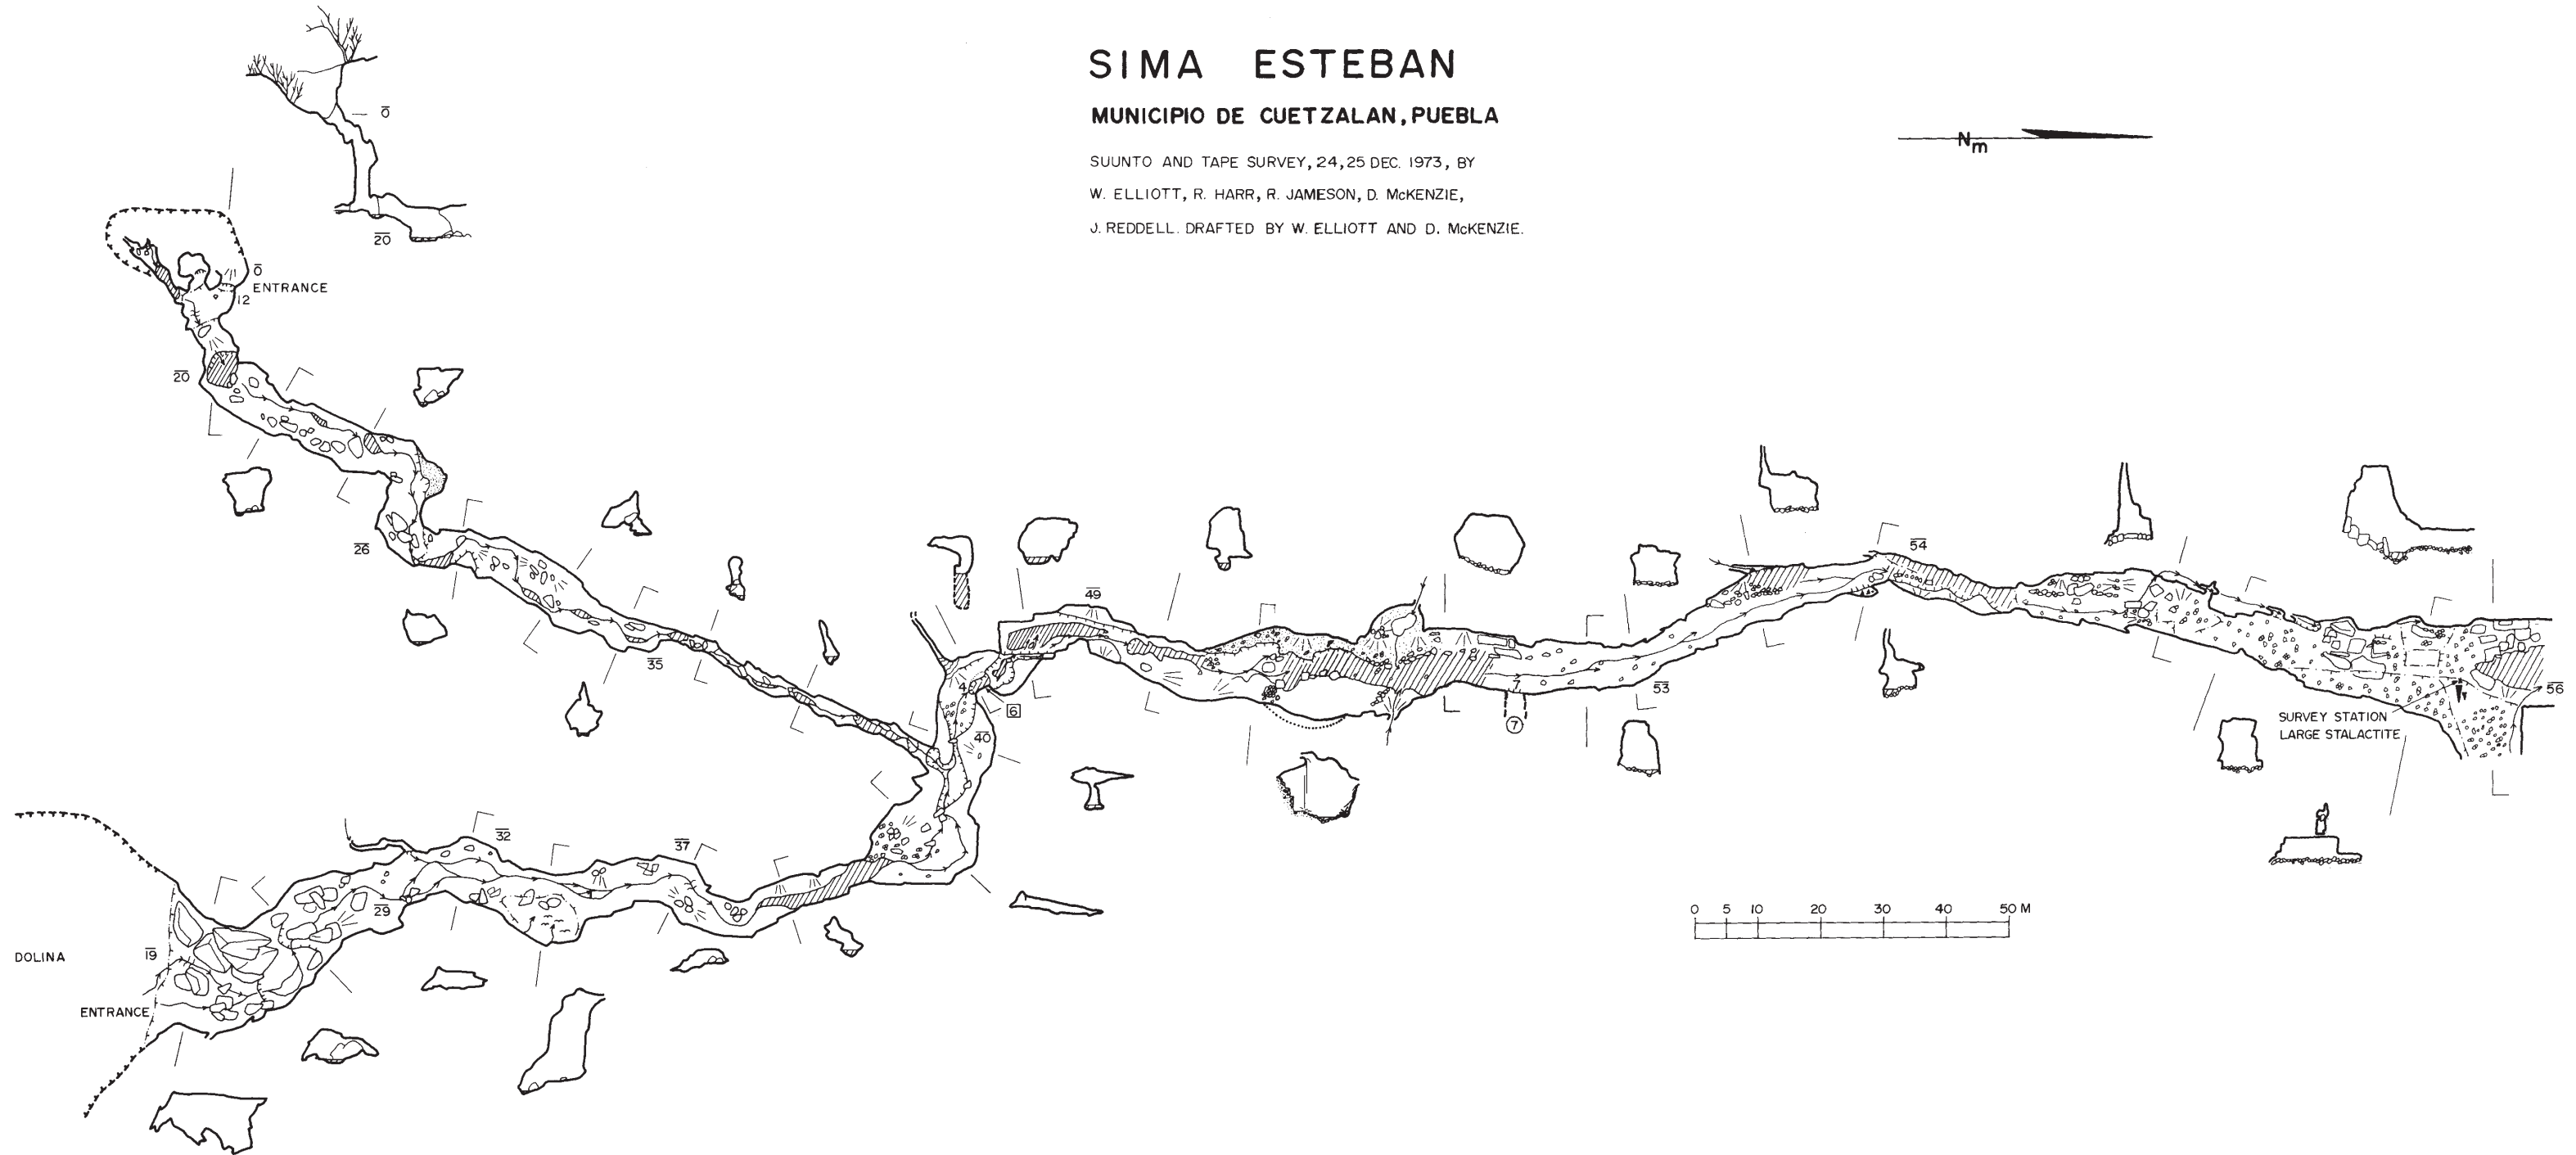

SIMA ESTEBAN

MUNICIPIO DE CUETZALAN, PUEBLA

SUUNTO AND TAPE SURVEY, 24, 25 DEC. 1973, BY
W. ELLIOTT, R. HARR, R. JAMESON, D. MCKENZIE,
J. REDDELL. DRAFTED BY W. ELLIOTT AND D. MCKENZIE.

Sima Esteban
Mpo. Cuetzalan
Puebla

Association for Mexican Cave Studies Newsletter, vol. 4, no. 5-6, loose map, 1974