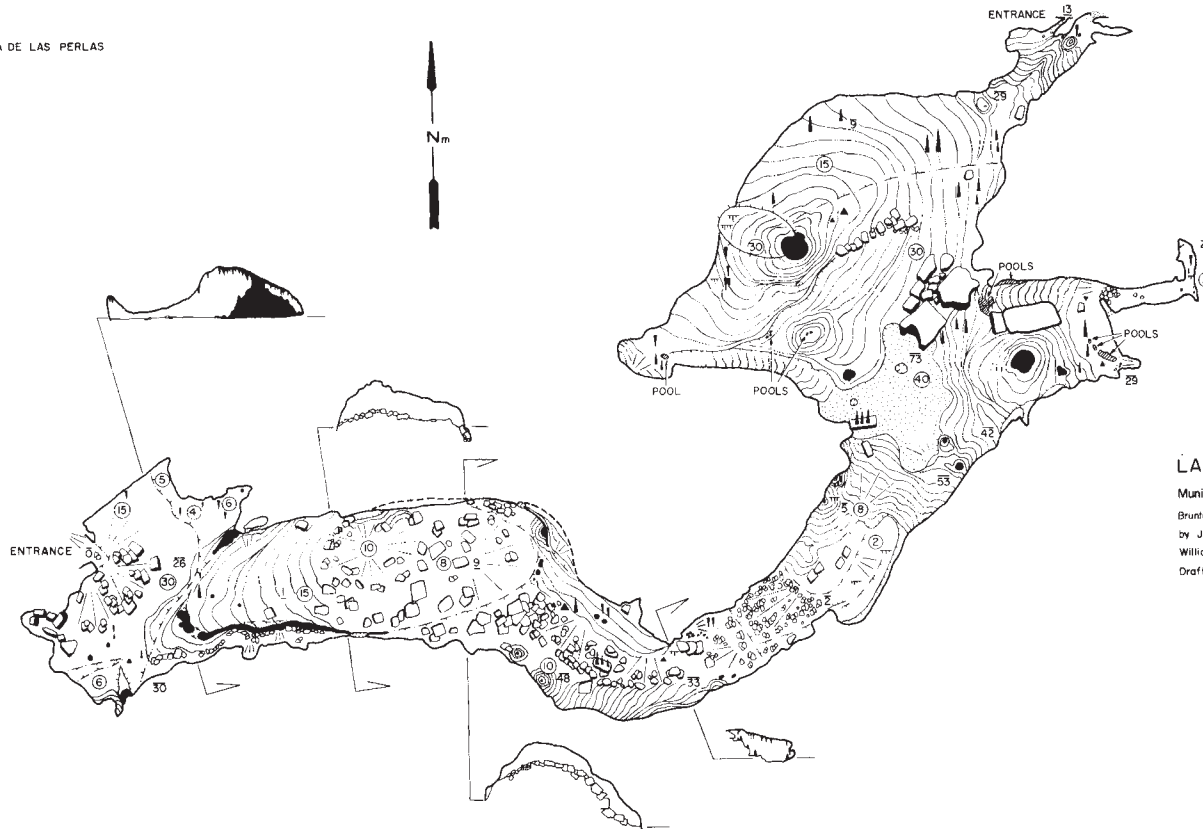

ENTRANCE TO LA CUEVA DE LAS PERLAS

LA CUEVA DE LA CAPILLA

Municipio de Jaumave, Tamaulipas, Mexico
 Brunton transit and tape survey, 11 January, 1971
 by Jerry Cooke, William Elliott, James Reddell,
 William Russell, Virginia Tipton, and Suzanne Wiley
 Drafted by William Elliott

Cueva de la Capilla
 Mpo. Jaumave
 Tamaulipas